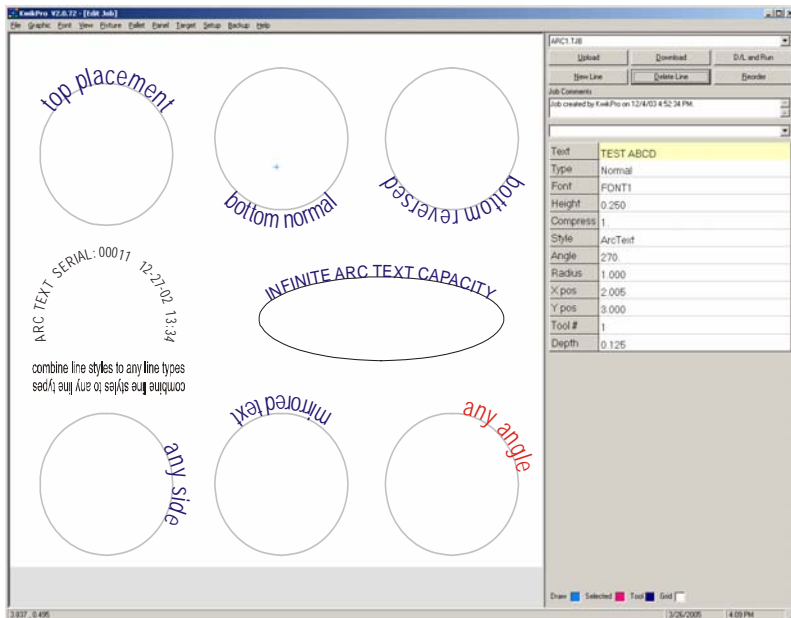

Windows Software Suite Arc Text Lines

Arc Text Lines

There are no limitations to the numerical properties for *Arc Text* lines. Any of the numerical values will accept negative numbers. This means in addition to inverting and mirroring an image or line, the combinations for marking orientation are endless.

All functions such as serializing, date coding, time stamping etc are supported in *Arc Text* mode.