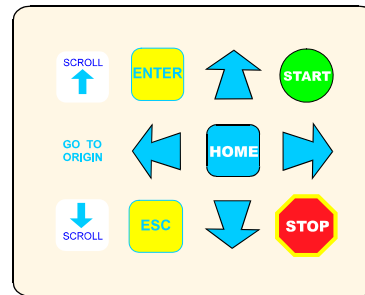

SEALMSTR.TJB	92%
Running	#0016
Run Time=00:14	
00.236 01.816 00.125	

Bright LCD Display

Shows real time machine status and includes batch counter, cycle timer, % of completion

View Edit and Simulate!

In addition to the hundreds of text routines, you may create a logo directly in the software or just import from your .DXF .PLT or G-Code files.

Operator Interface

The 12 key touchpad provides the intuitive operator interface along with one touch functions for easy operation.

Scan Image for your Template!

Import scanned images of your parts directly into software and use them for a template. No more fussy measuring & layout work required.